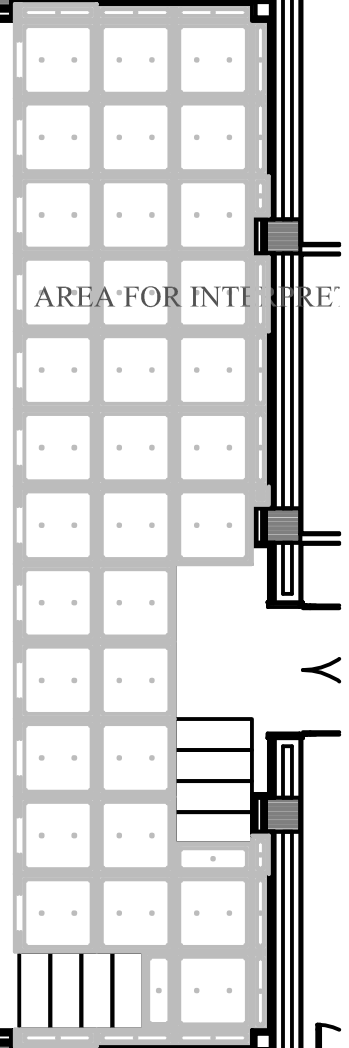

Ballroom 450 m<sup>2</sup> Conference Zone 296 Seats

AREA FOR INTERPRET

Aldiana Makadı Bay

Layout Ballroom

Alternative "Conference Area"

09/08 Bam